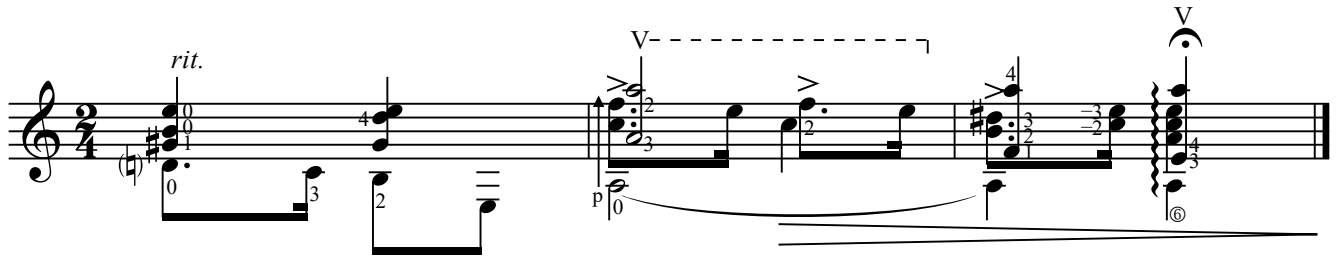

mf cresc. poco a poco

ff rit. dim.

Andrey Nosov's Guitar School... Only the Best Materials...

The sheet music consists of six systems, each with a treble clef staff and a bass clef staff. The first system shows a melodic line with triplets and slurs. The second system is marked 'a tempo' and features a complex rhythmic pattern with many slurs and fingerings. The third system includes a 'rit.' (ritardando) section. The fourth system is marked 'a tempo' and 'mf' (mezzo-forte). The fifth system is marked 'Pesante' (heavy) and 'a tempo'. The sixth system is marked 'Pesante' and 'sf' (sforzando), featuring a very loud, accented passage with complex chords and slurs.